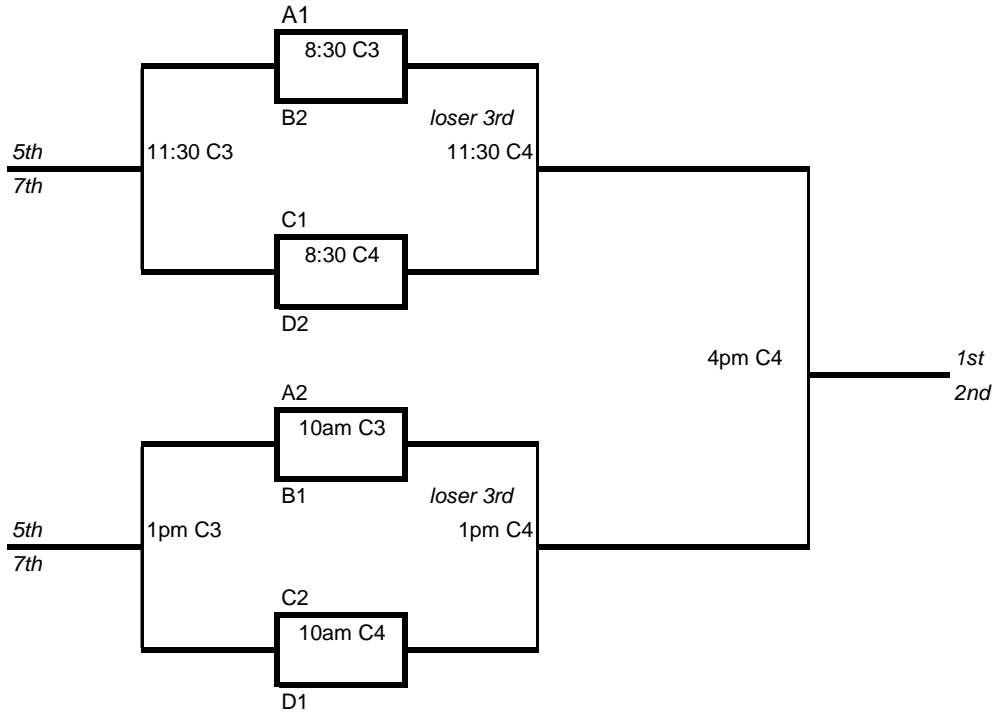

**SUNDAY
10B/C**

GOLD (in Newberg)