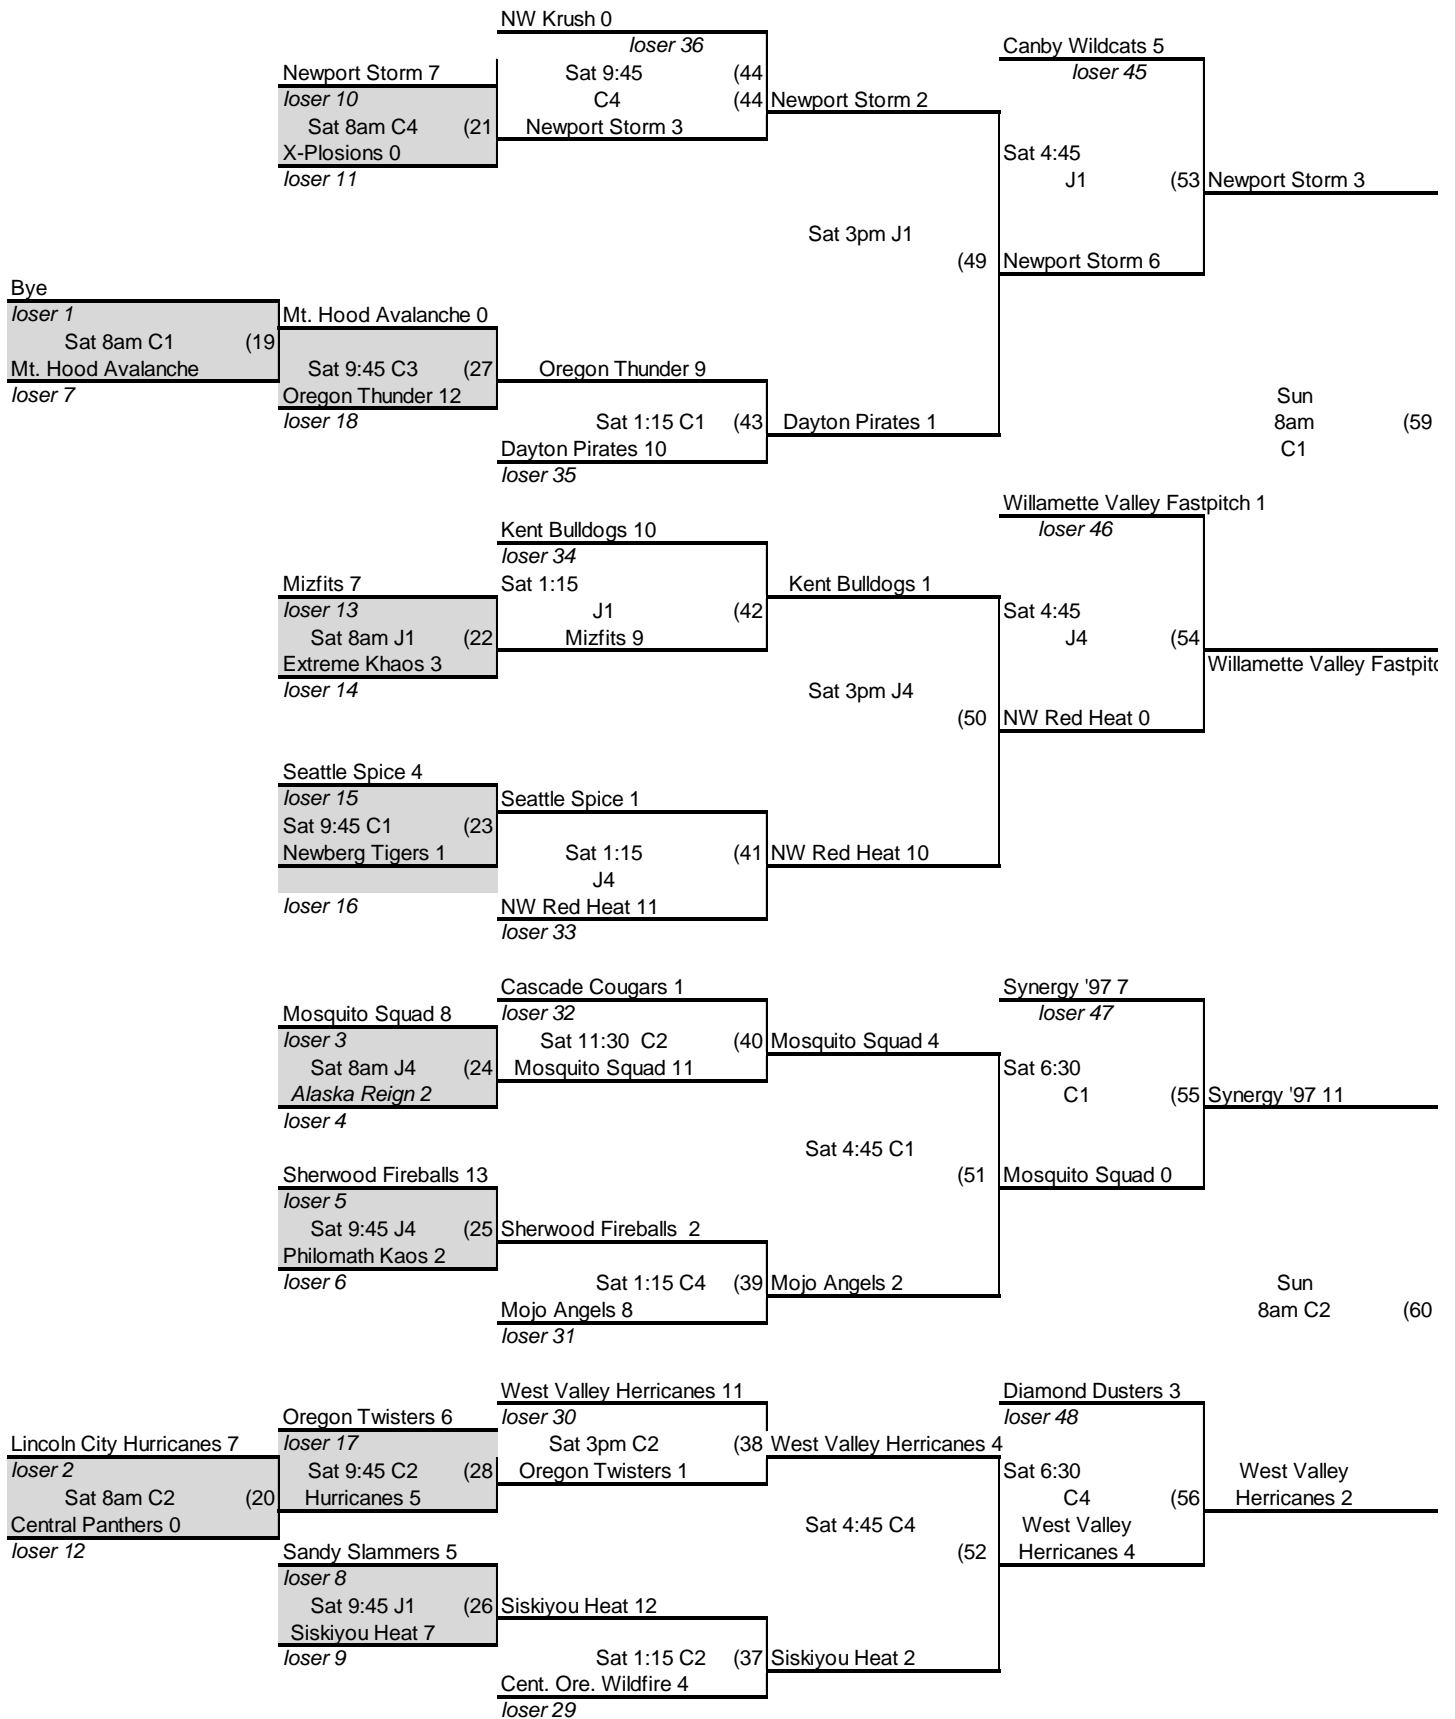

14B

Loser's Bracket

Fugitives 4
loser 58

Sun
9:45 C1

(61

Willamette Valley Fastpitch 1

Willamette Valley Fastpitch 8

ch 10

Sun

11:30 C1 (64

Newberg Nitro 2

Synergy '96 9
loser 63

Sun
1:15 C1

(65

Synergy '96 15

Newberg Nitro 13
loser 57