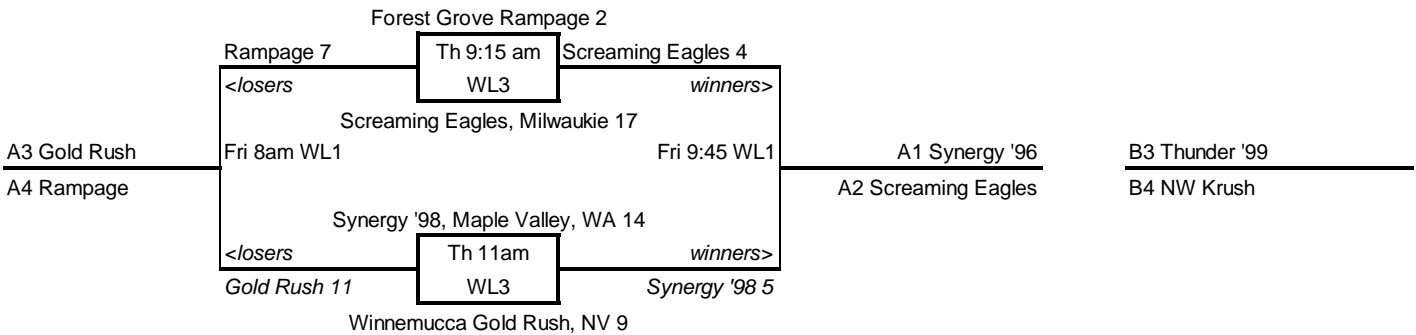

2011 NAFA Northwest Na

July 21 - 24, 2011

West Linn & Newberg, Oregon
12B

Tourney Info & Rainout Hotline 888-852-1'

WL= Willamette Park, 1100 12th St., West Linn 97068

C = Crater Complex, 203 Foothills Dr, Newberg

J = Jaquith Park, 1400 Main, Newberg

No alcohol, tobacco, dogs, bbq's

Thursday, Opening Ceremonies 12:45 at Willamette Park, all teams in uniform

Thursday, Opening Ceremonies 11am at Crater Park, all teams in uniform

Friday, player contest, pizza party and pin trading, 6:30pm at Willamette Park

POOL PLAY seeds into double elim

POOL A

POOL C

POOL E

Th 9:15am WL1	10 Blaze '98 vs. Blue Flames 1	
Th 11am WL1	7 Blaze '98 vs. Silver Foxes 0	
Fri 8am WL2	5 Blue Flames vs. Silver Foxes 3	