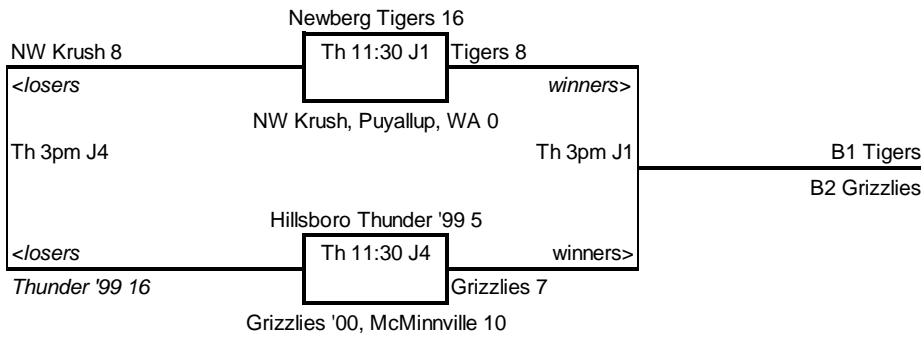

2011 NAFA Northwest Na

July 21 - 24, 2011

West Linn & Newberg, Oregon
12B

Tourney Info & Rainout Hotline 888-852-1'

WL= Willamette Park, 1100 12th St., West Linn 97068

C = Crater Complex, 203 Foothills Dr, Newberg

Friday, player contest, pizza party and pin trading, 6:30pm at Willamette Park

POOL PLAY seeds into double elim

POOL A

POOL C

POOL E

Th 9:15am WL1	10 Blaze '98 vs. Blue Flames 1	
Th 11am WL1	7 Blaze '98 vs. Silver Foxes 0	
Fri 8am WL2	5 Blue Flames vs. Silver Foxes 3	

POOL F

Th 9:15am WL2	7 Tigard Blast vs. Oregon Force 5	
Th 11am WL2	6 NW Fusion vs. Oregon Force 1	
Fri 8am WL3	9 NW Fusion vs. Tigard Blast 3	

SPECTATOR ADMISSION FEES

(everyone plays all 4 days)

Spectator Admission Fees will be \$8.00 daily adult ticket, \$5.00 daily youth/senior ticket-or SAVE on a \$20.00 adult tournament pass (save \$12.00 over four days or save \$4.00 over three days), and a \$12.00 youth ages 11-17 or Senior Citizens (over 60) tournament pass (save \$8.00 over four days or \$3.00 over three days).

All children 10- younger are FREE

POOL B (in Newberg)

POOL D

	win	loss	ties	rgu	finish
Blaze '98, Beaverton	2	0		1	E1
Silver Foxes, Silverton	0	2		12	E3
Blue Flames, Gresham	1	1		13	E2

	win	loss	ties	rgu	finish
Oregon Force, Gresham	0	2		13	F3
NW Fusion, Vancouver	2	0		4	F1
Tigard Blast	1	1		14	F2