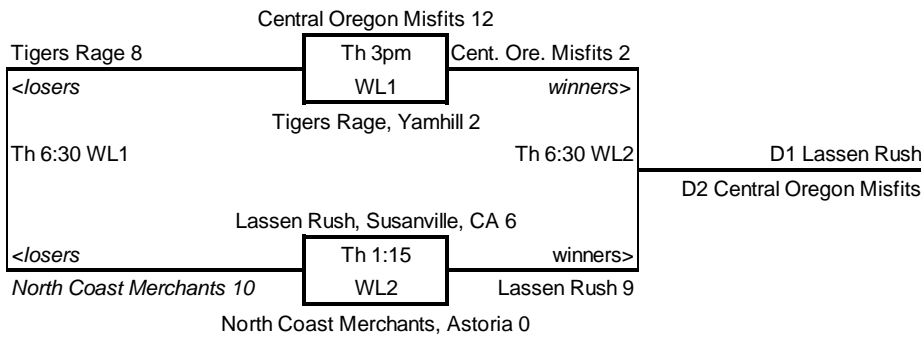

2011 NAFA Northwest Na

July 21 - 24, 2011

West Linn & Newberg, Oregon
12B

Tourney Info & Rainout Hotline 888-852-1'

WL= Willamette Park, 1100 12th St., West Linn 97068

C = Crater Complex, 203 Foothills Dr, Newberg

Friday, player contest, pizza party and pin trading, 6:30pm at Willamette Park

POOL PLAY seeds into double elim

POOL A

POOL C

POOL E

Th 9:15am WL1	10 Blaze '98 vs. Blue Flames 1	
Th 11am WL1	7 Blaze '98 vs. Silver Foxes 0	
Fri 8am WL2	5 Blue Flames vs. Silver Foxes 3	

POOL F

Th 9:15am WL2	7 Tigard Blast vs. Oregon Force 5	
Th 11am WL2	6 NW Fusion vs. Oregon Force 1	
Fri 8am WL3	9 NW Fusion vs. Tigard Blast 3	

SPECTATOR ADMISSION FEES

(everyone plays all 4 days)

Spectator Admission Fees will be \$8.00 daily adult ticket, \$5.00 daily youth/senior ticket-or SAVE on a \$20.00 adult tournament pass (save \$12.00 over four days or save \$4.00 over three days), and a \$12.00 youth ages 11-17 or Senior Citizens (over 60) tournament pass (save \$8.00 over four days or \$3.00 over three days).

All children 10- younger are FREE

POOL B (in Newberg)

POOL D

	win	loss	ties	rgu	finish
Blaze '98, Beaverton	2	0		1	E1
Silver Foxes, Silverton	0	2		12	E3
Blue Flames, Gresham	1	1		13	E2

	win	loss	ties	rgu	finish
Oregon Force, Gresham	0	2		13	F3
NW Fusion, Vancouver	2	0		4	F1
Tigard Blast	1	1		14	F2