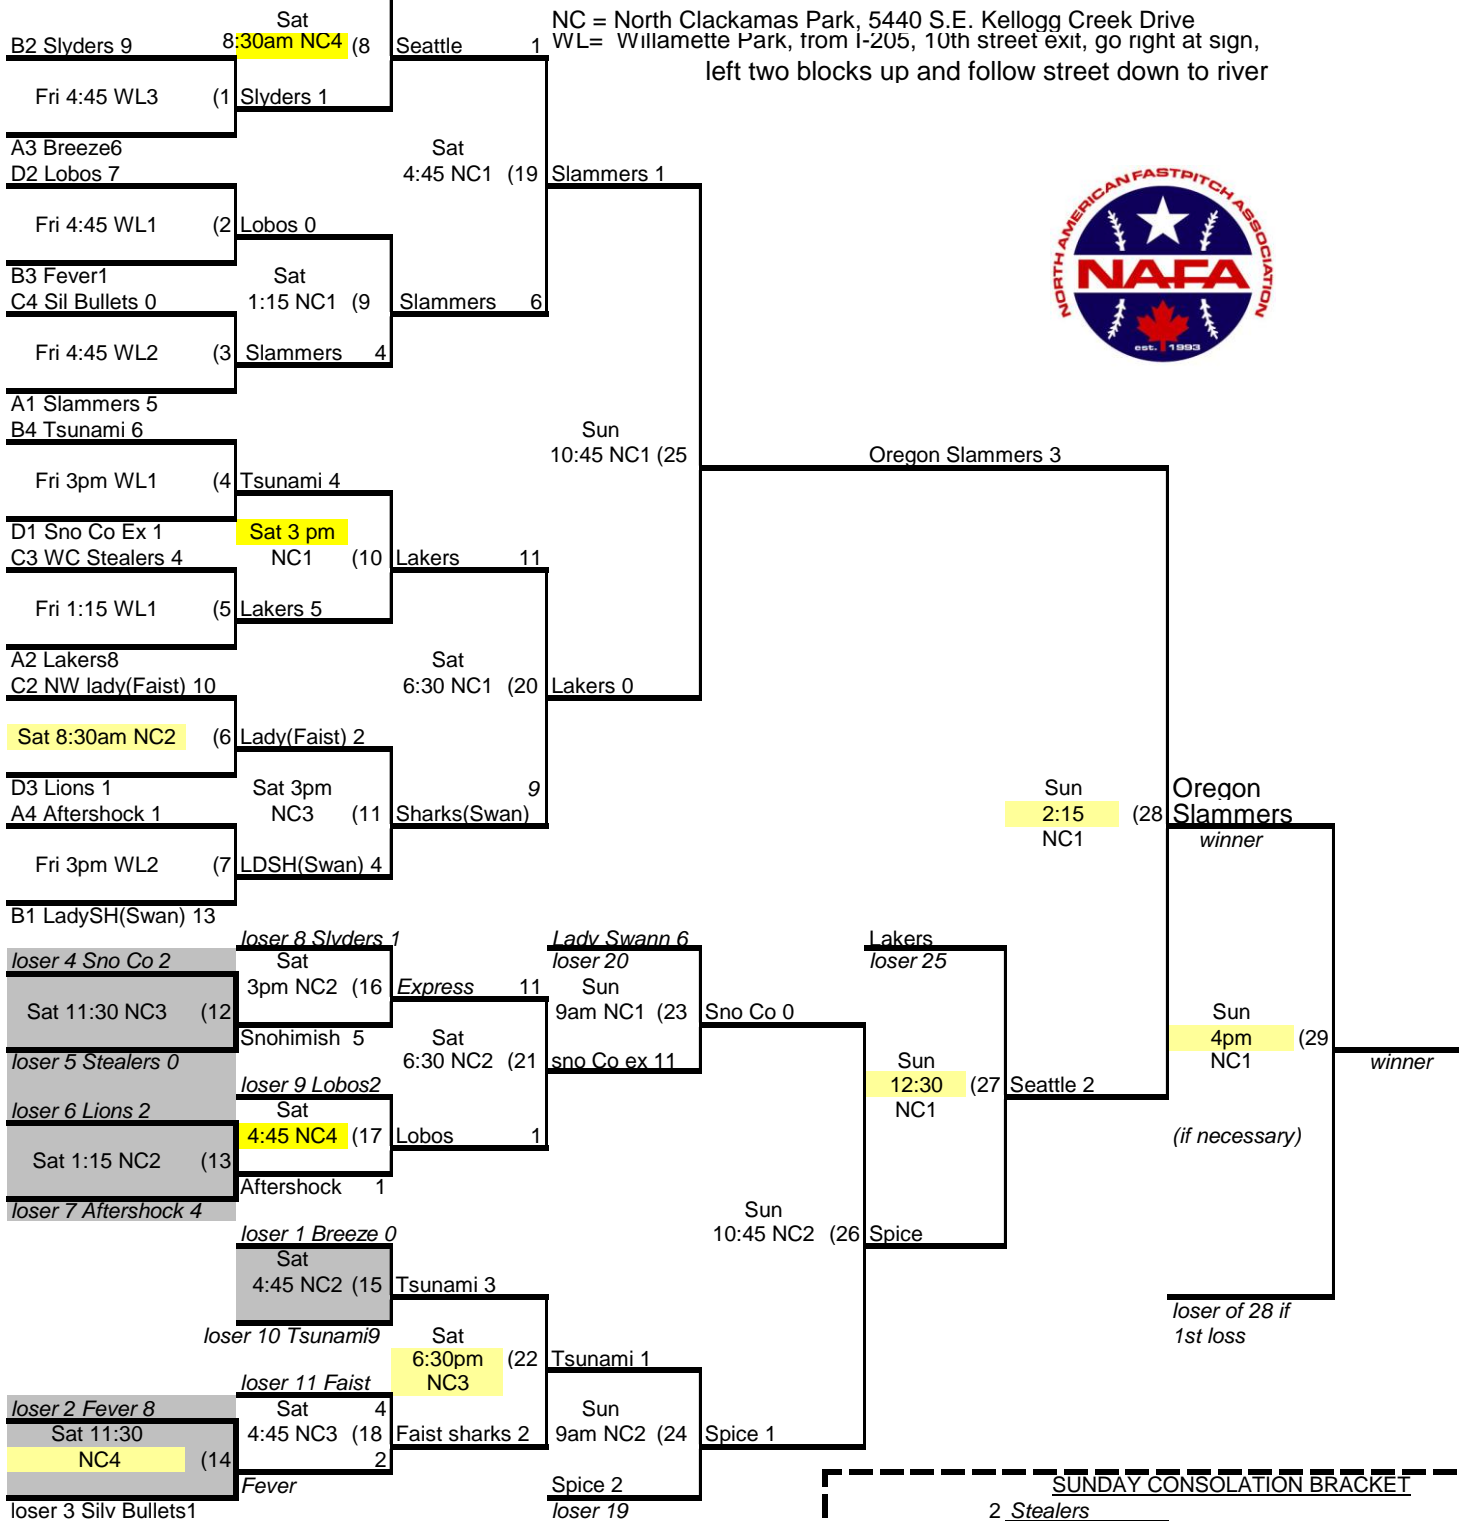

2008 NAFA Summer Nationals

July 24 -27, 2008

14A

C1 Seattle Spice 6

NC = North Clackamas Park, 5440 S.E. Kellogg Creek Drive
 WL= Willamette Park, from I-205, 10th street exit, go right at sign,
 left two blocks up and follow street down to river

Hi-lighted game losers to consolation bracket on Sunday